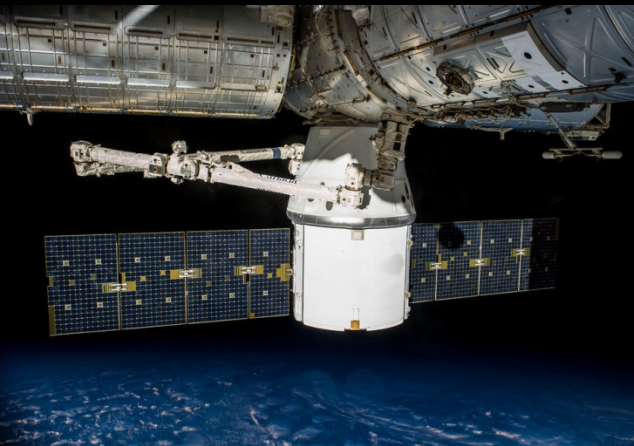

SPACEX COMMERCIAL CARGO

SPACEX

Dragon

- Only spacecraft flying that is capable of returning significant amounts of cargo from the ISS
- 10,000 kg of cargo delivered to ISS
- 9,000 kg cargo returned to earth
- 8 more cargo missions manifested through 2017
- Working to make the vehicle reusable on future missions